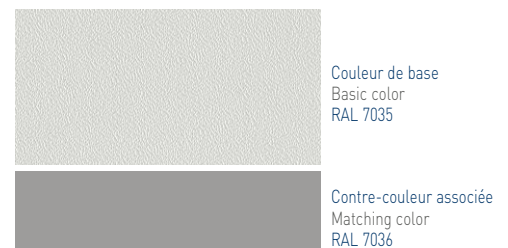

Couleur de bâti Frame color

Les coloris clairs demandent, de par leur nuance, un entretien soigné et régulier

The clear colors ask, due to their nuance, for a careful and regular cleaning

X-01/FE-46/13

Midmark Europe SAS
22, rue de Saint-Denis - 53500 Ernée
www.promotal.com